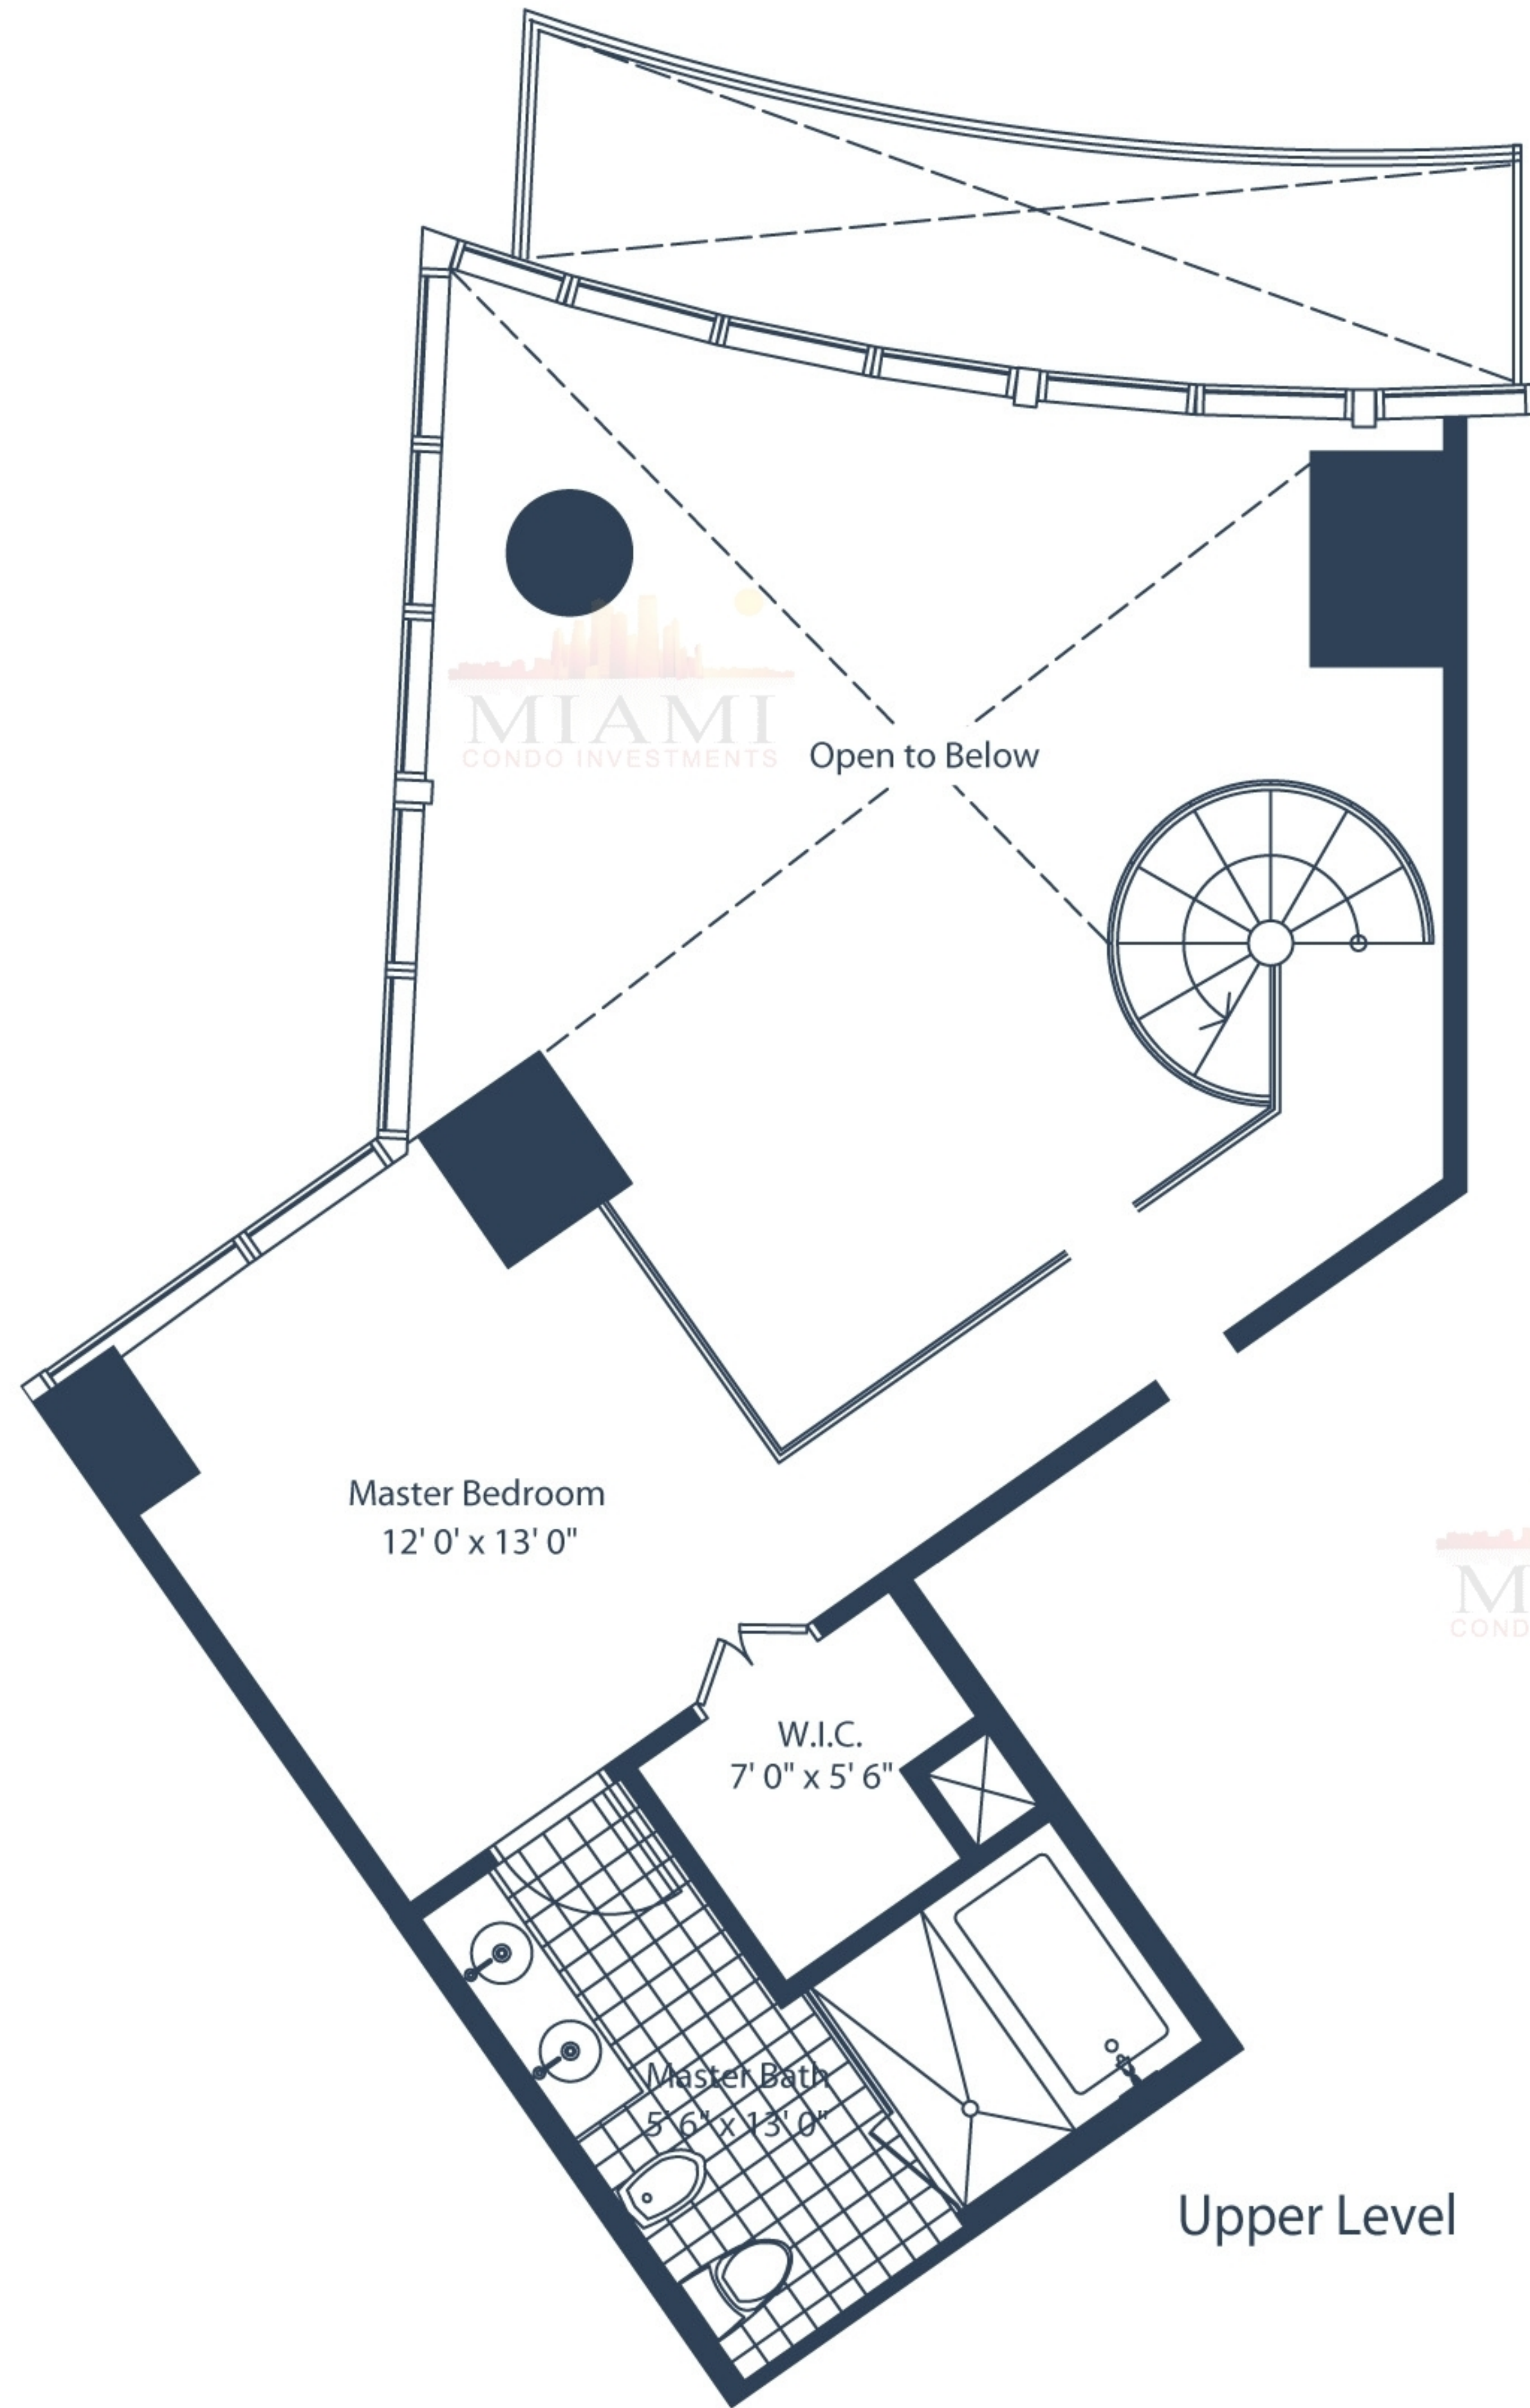

marinablue

Upper Level

Lower Level

LOFT 6A
2 Bedroom / 2.5 Bath
Levels: 7 + 8, 11 + 12

LINE L6

Area Under AC:	1457 SF
Balcony:	120 SF
Total:	1577 SF