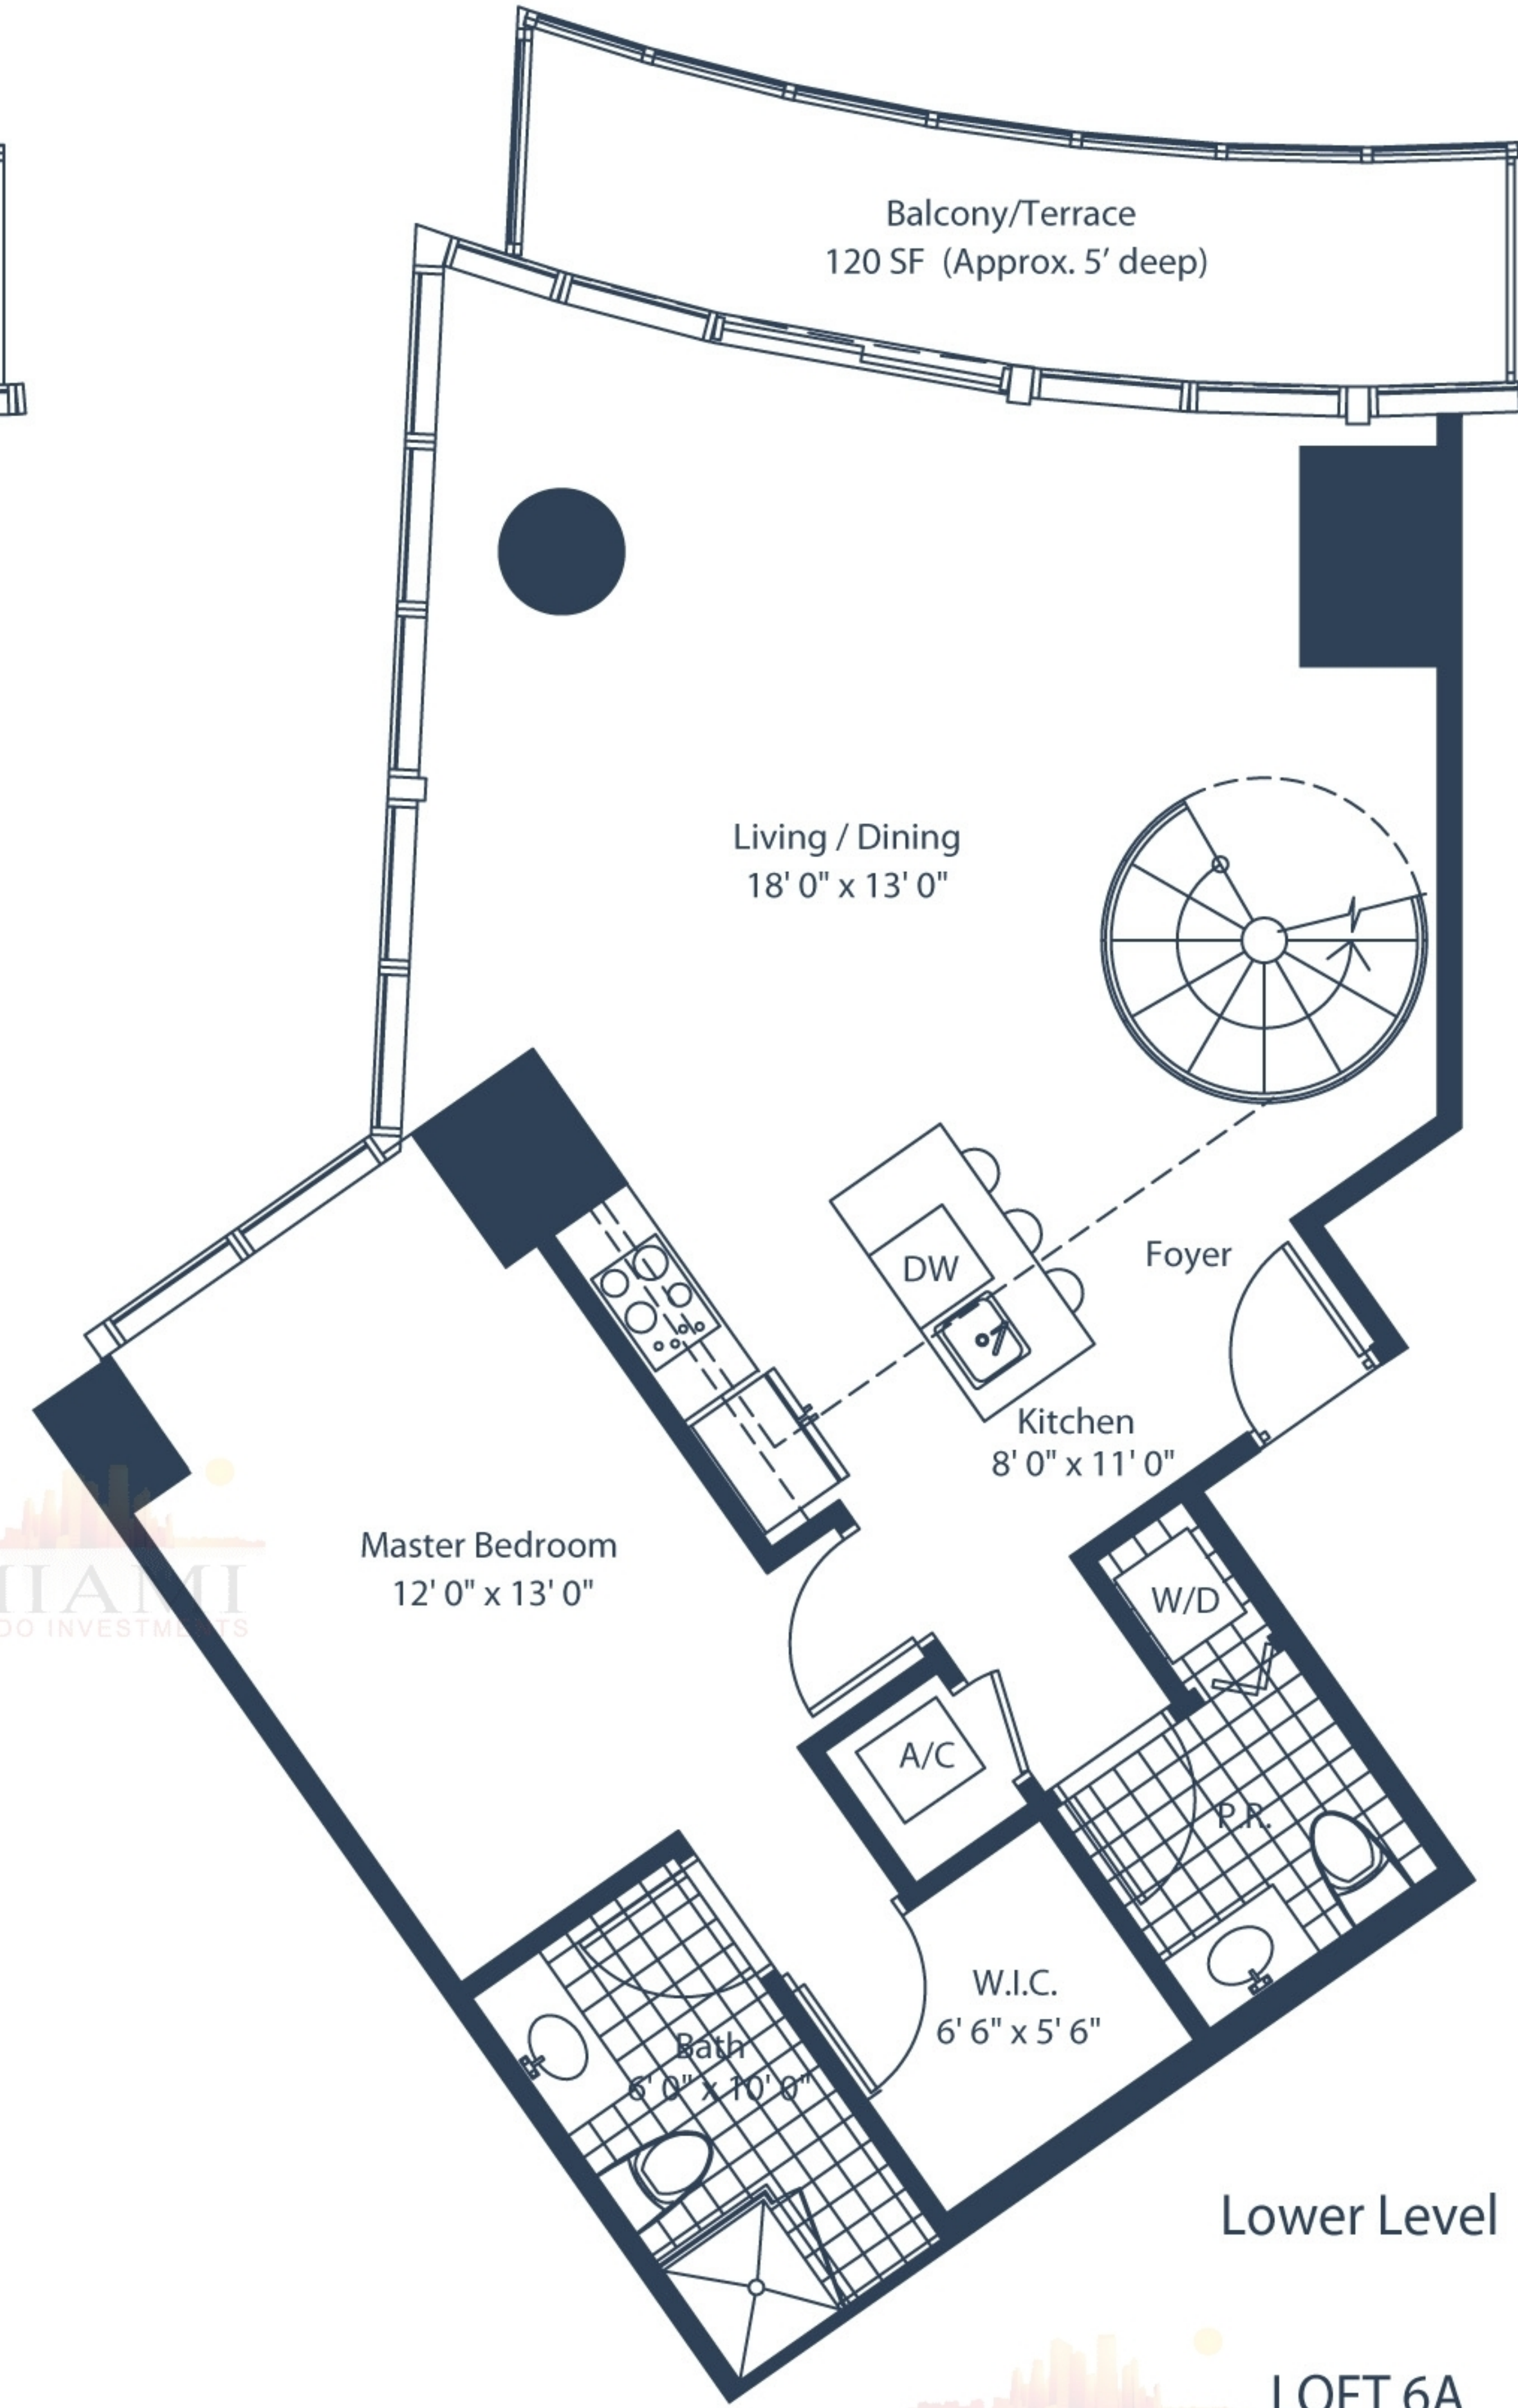

marinablue

Upper Level

Lower Level

LOFT 6A
2 Bedroom / 2.5 Bath
Levels: 7 + 8, 11 + 12

LINE L6

Area Under AC:	1457 SF
Balcony:	120 SF
Total:	1577 SF