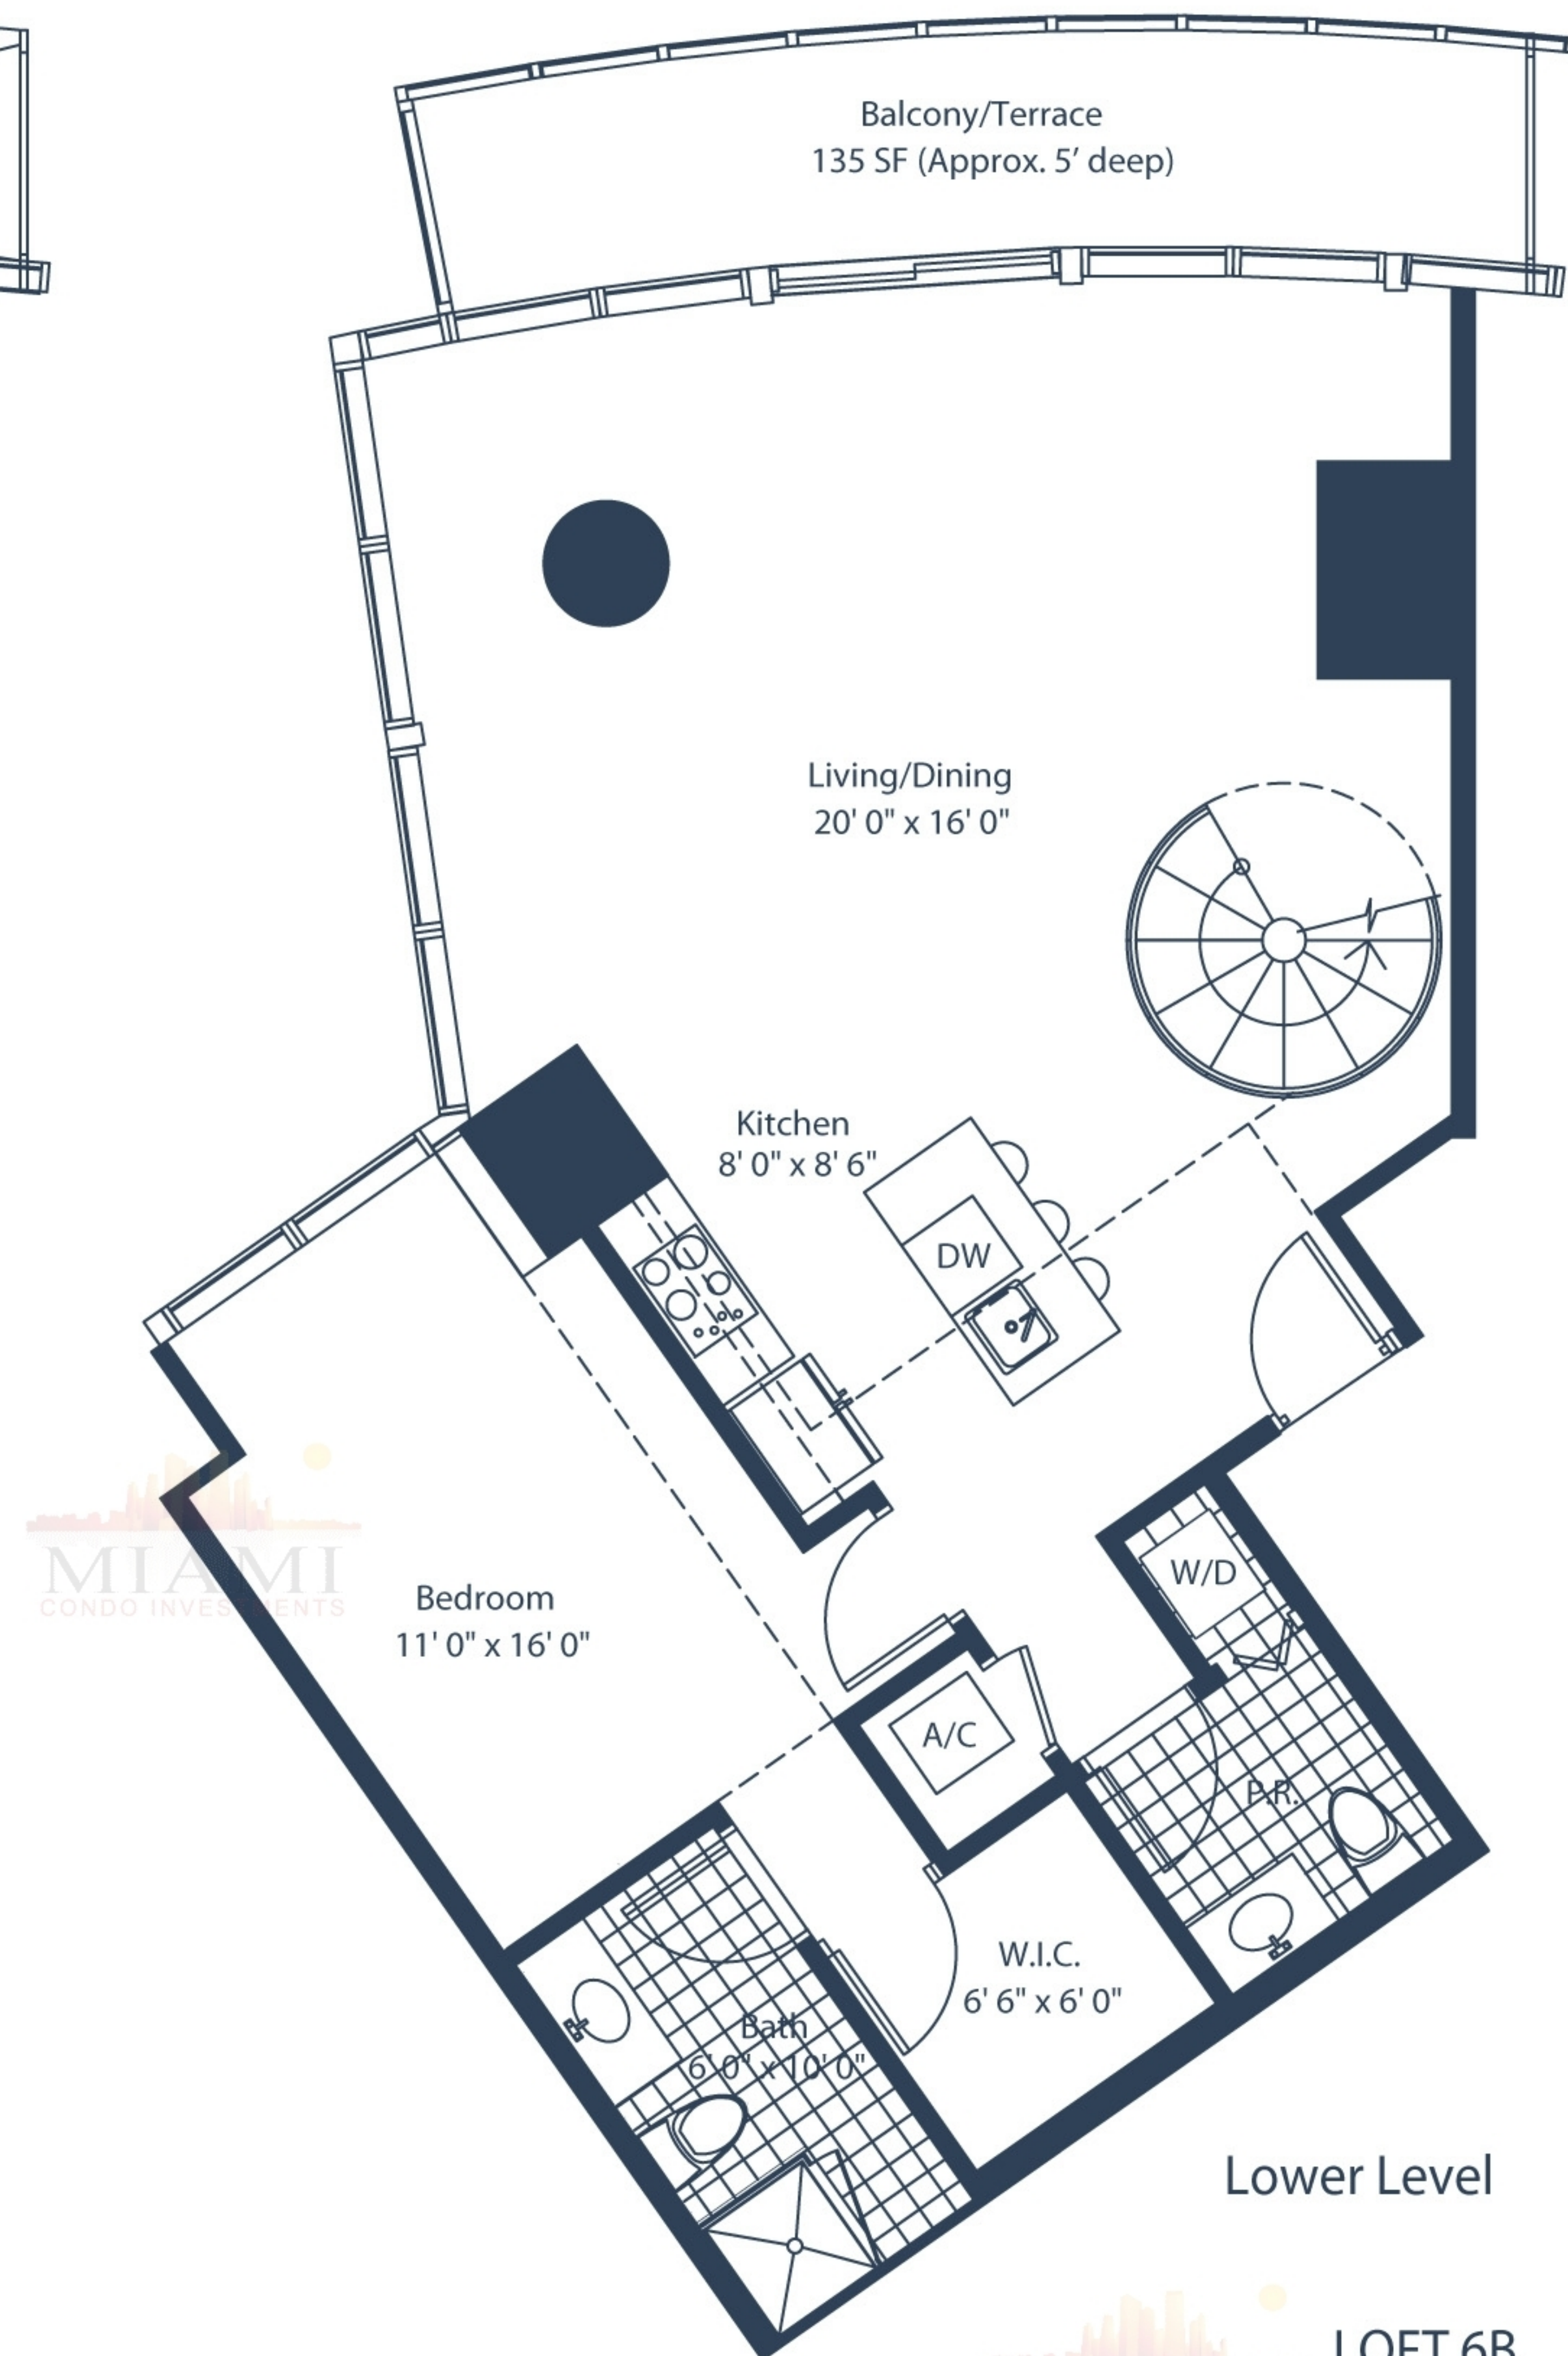

marinablue

LOFT 6B

LINE L6

2 Bedroom / 2.5 Bath

Levels: 9 + 10

Area Under AC:

1531 SF

Balcony:

135 SF

Total:

1666 SF