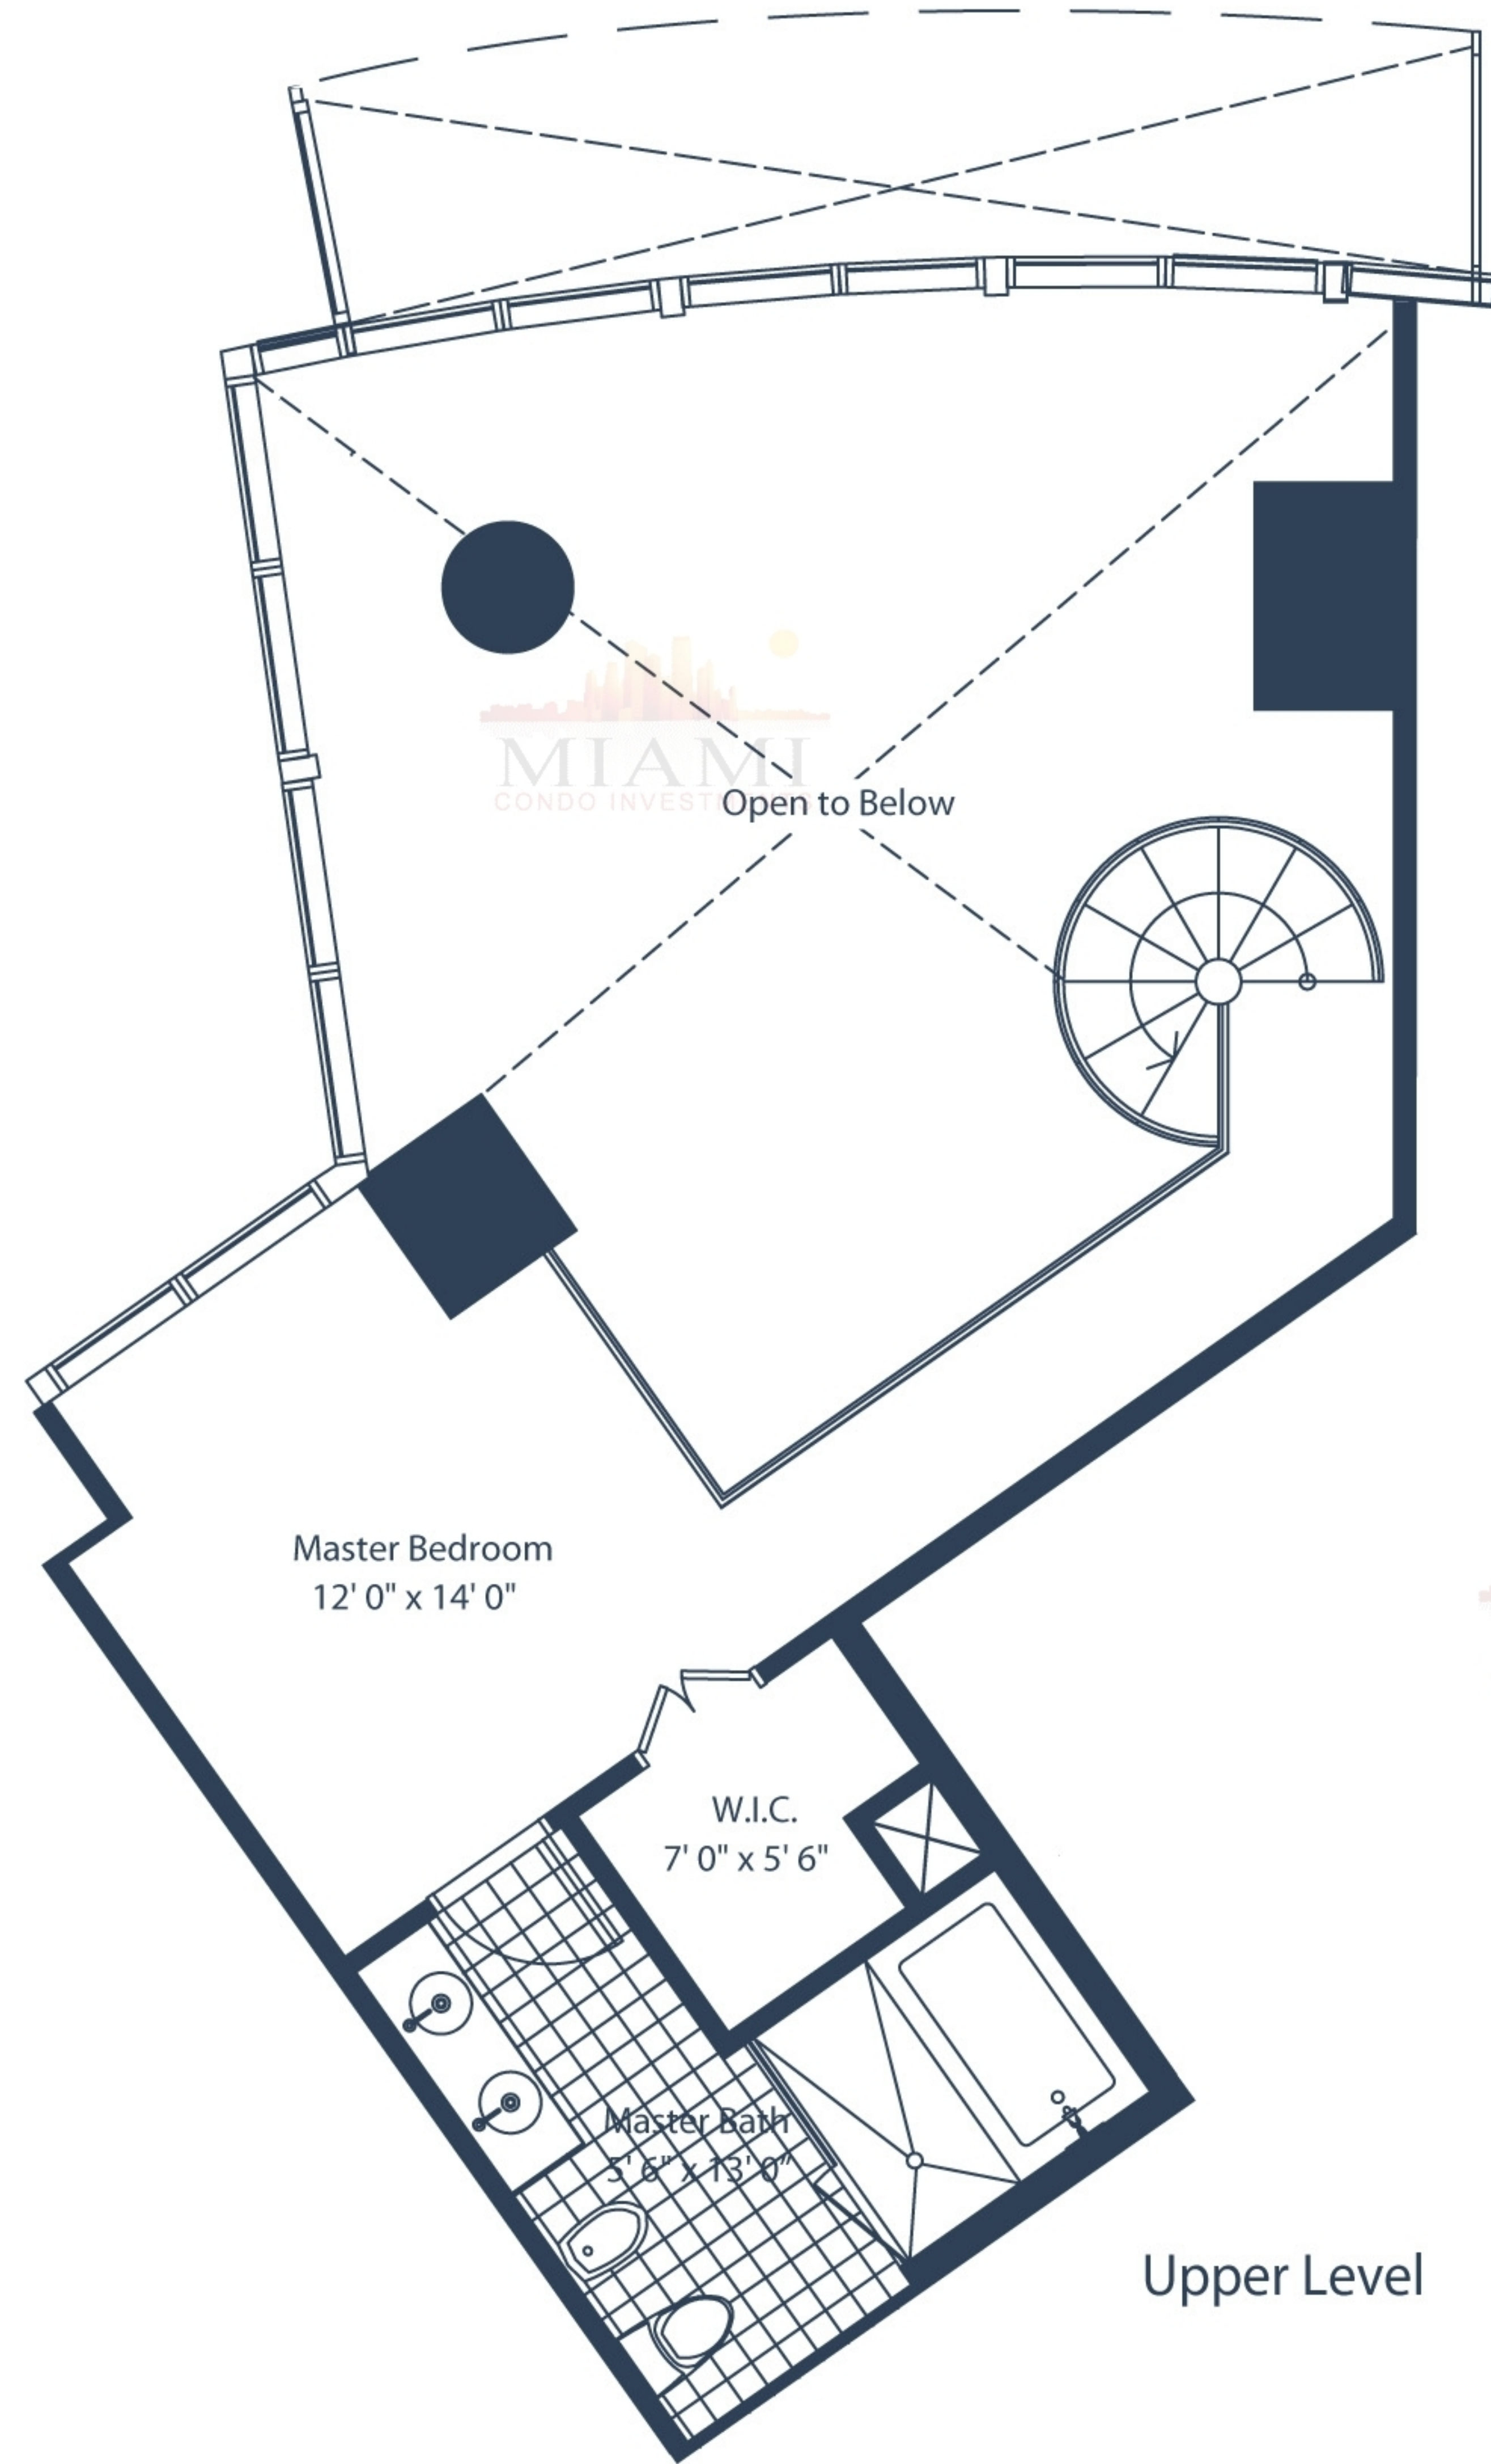

marinablue

LOFT 6B

LINE L6

2 Bedroom / 2.5 Bath

Levels: 9 + 10

Area Under AC:

1531 SF

Balcony:

135 SF

Total:

1666 SF