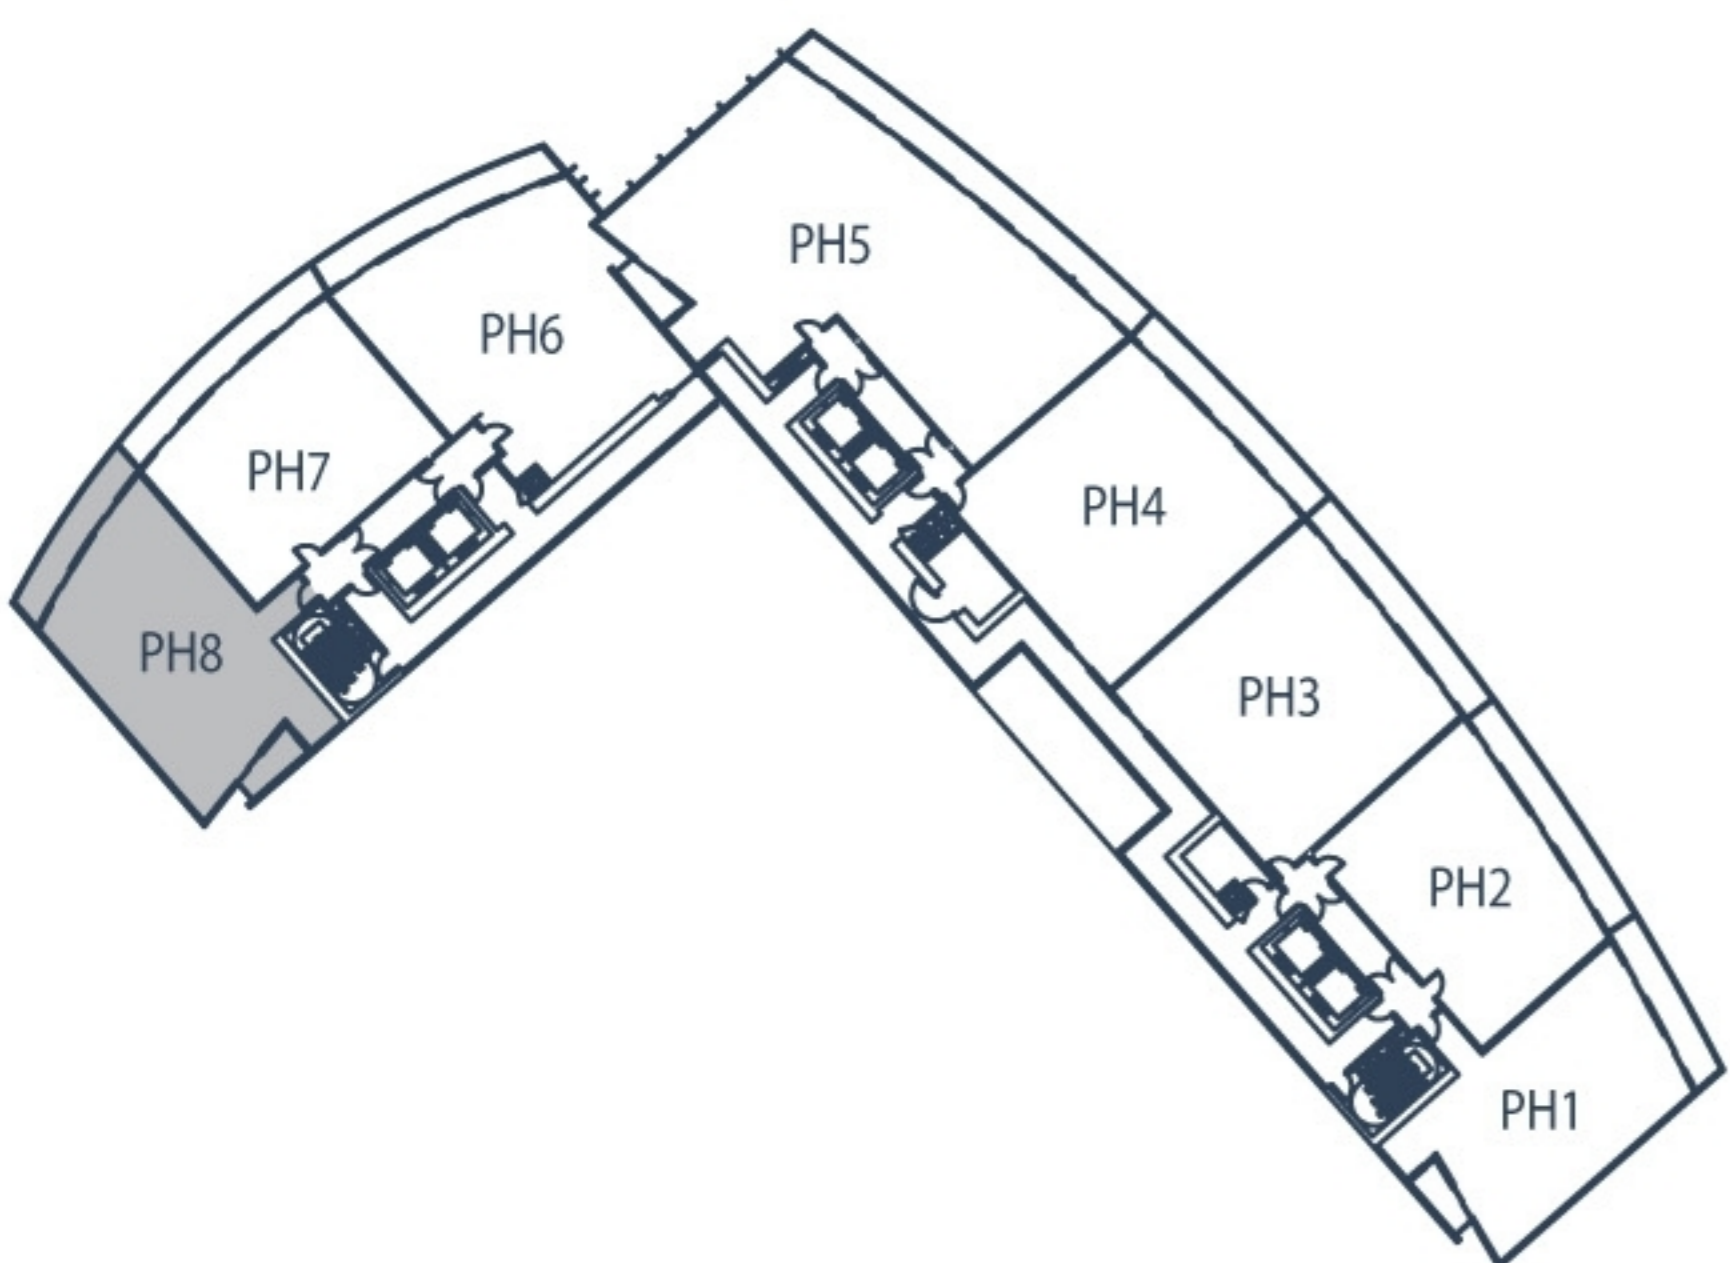

Upper Level

Lower Level

PENTHOUSE 8	LINE 12
2 Bedroom / 2 Bath	
Levels: 51 + 52	
Area Under AC:	1952 SF
Balcony:	286 SF
Total:	2238 SF