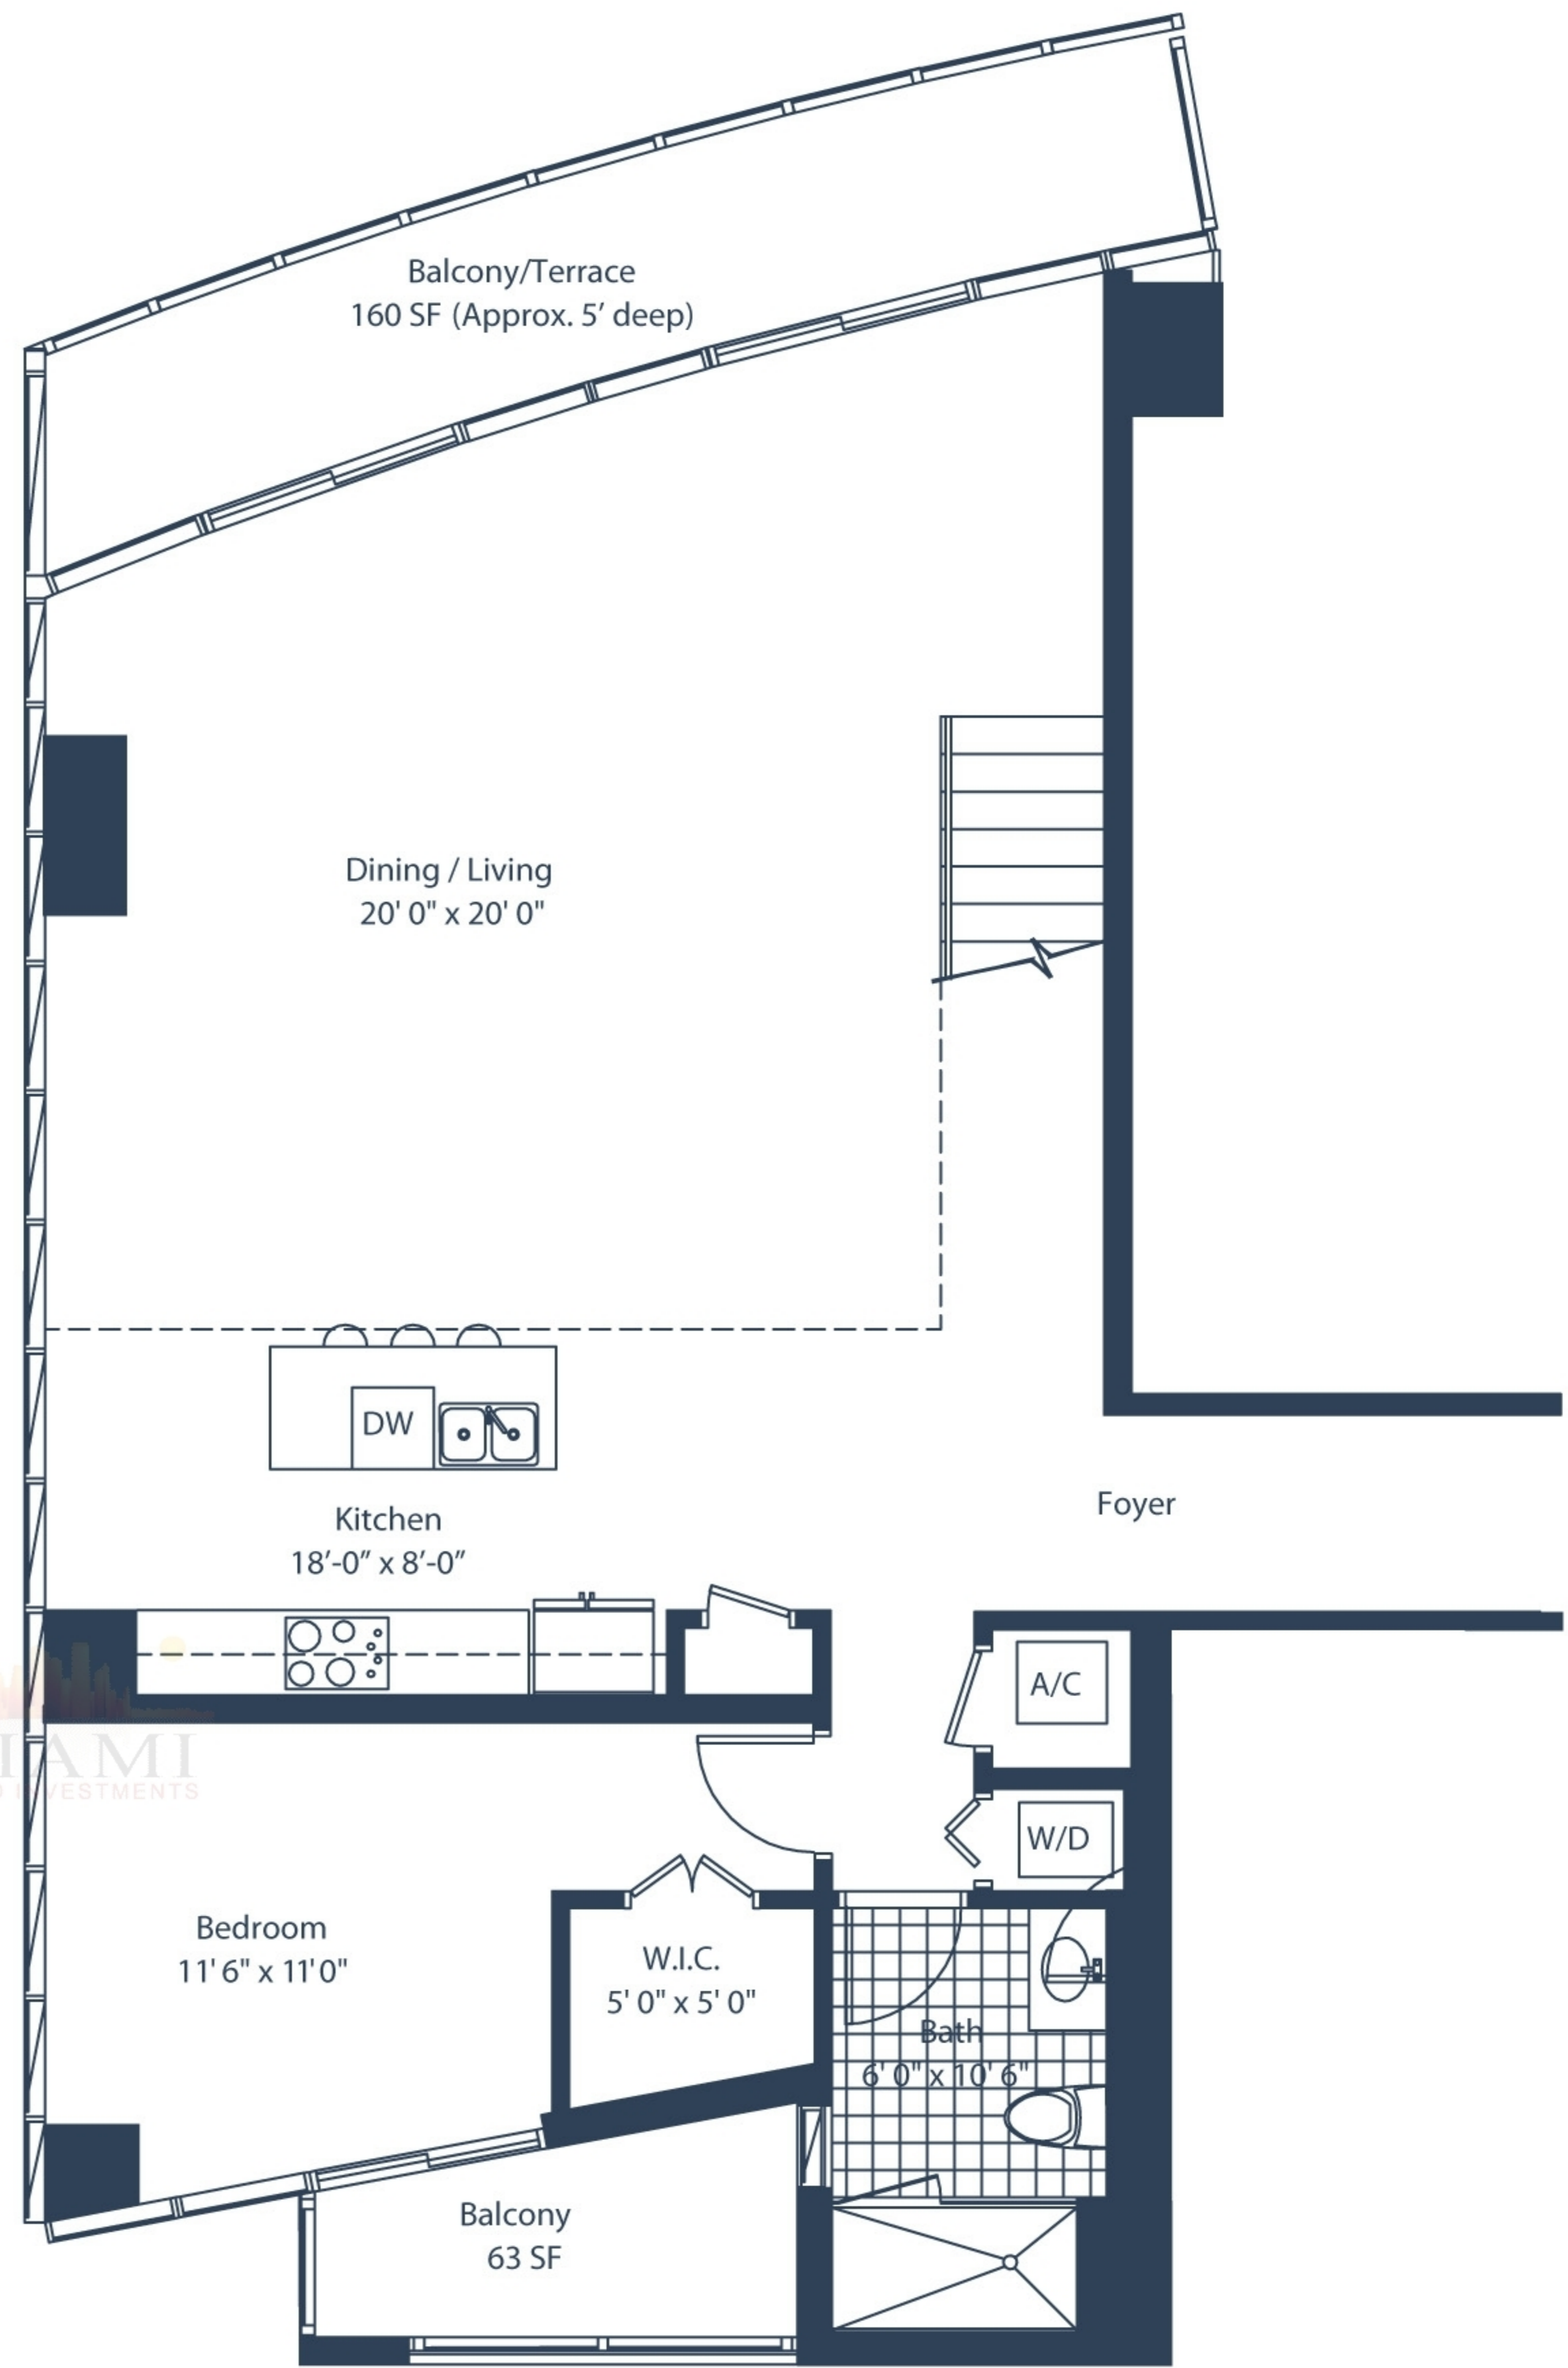

Upper Level

Lower Level

PENTHOUSE 8	LINE 12
2 Bedroom / 2 Bath	
Levels: 51 + 52	
Area Under AC:	1952 SF
Balcony:	286 SF
Total:	2238 SF